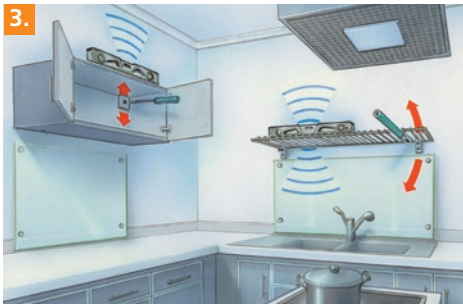

## DigiLevel Laser 60 cm

**NEW**

Digital electronic spirit level:  
Working exactly – precise and  
user-friendly.

### 1. With wall-line-laser:

Optical extension of the measuring surface.

### 2. The intelligent spirit level:

The intelligent spirit level with vertical and horizontal angle display. The slope memory enables angles to be projected elsewhere. The separate measurement memory allows up to 9 measurement results to be retrieved and converted on the display into degrees, Inch/Feet or percent.

### Additional features:

- the illuminated display is easy to read under all conditions - even when overhead measurements are involved.
- vertical and horizontal vial
- milled measuring surface
- strong magnets