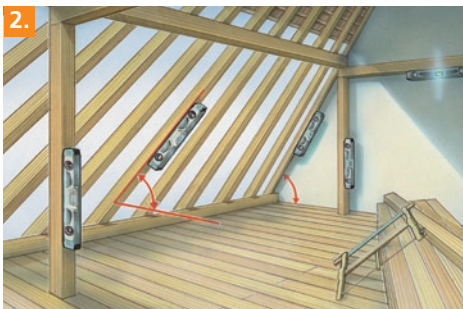

## DigiLevel Laser 60 cm

**NEW**

Digital electronic spirit level:  
Working exactly – precise and  
user-friendly.

### 1. With wall-line-laser:

Optical extension of the measuring surface.

### 2. The intelligent spirit level:

The intelligent spirit level with vertical and horizontal angle display. The slope memory enables angles to be projected elsewhere. The separate measurement memory allows up to 9 measurement results to be retrieved and converted on the display into degrees, Inch/Feet or percent.

### Additional features:

- the illuminated display is easy to read under all conditions - even when overhead measurements are involved.
- vertical and horizontal vial
- milled measuring surface
- strong magnets